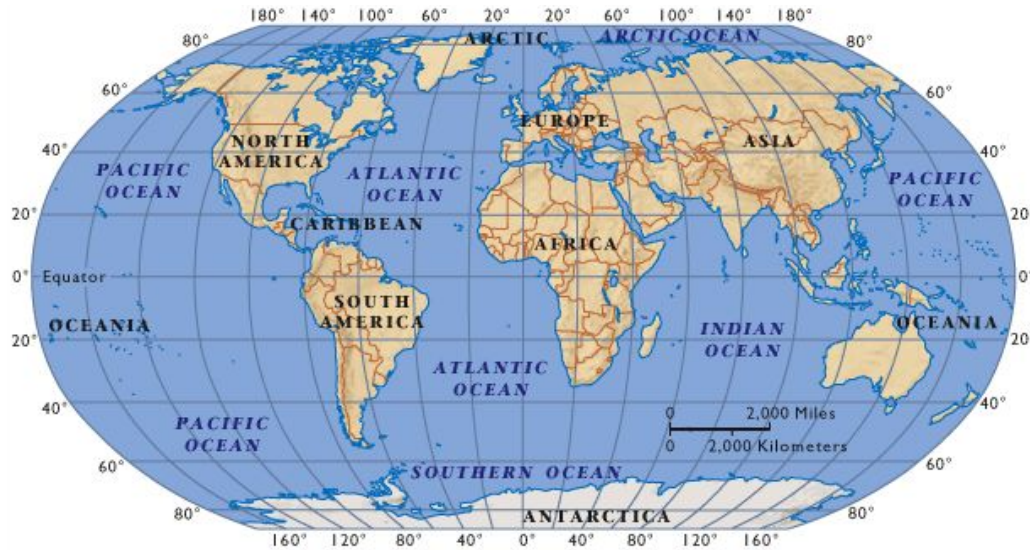

Southwestern University
Study Abroad/Off-Campus Locations
Spring 2017, Summer 2017, and Fall 2017

Asia

Nanchang, China
 Zhuhai, China
 Kunming, China
 Seoul, South Korea

Africa

Fort Dauphin (Tolagnaro),
 Madagascar
 Rabat, Morocco
 Cape Town, South Africa

Europe

Cannes, France
 Caen, France
 Marburg, Germany
 Athens, Greece
 Dublin, Ireland
 Castellammare di Stabia, Italy
 Milano, Italy
 Rome, Italy
 Barcelona, Spain
 Granada, Spain
 Santander, Spain

Europe (cont'd)

Seville, Spain
 Luleå, Sweden
 Lausanne, Switzerland
 London, UK
 Jordanstown (N.I), UK
 Stirling, UK

North America

New York, NY
 Washington, DC

Latin America

Buenos Aires, Argentina
 Merida, Mexico

Oceania

Cairns, Australia
 Gold Coast, Australia
 Auckland, New Zealand
 Byron Bay, New Zealand
 Dunedin, New Zealand