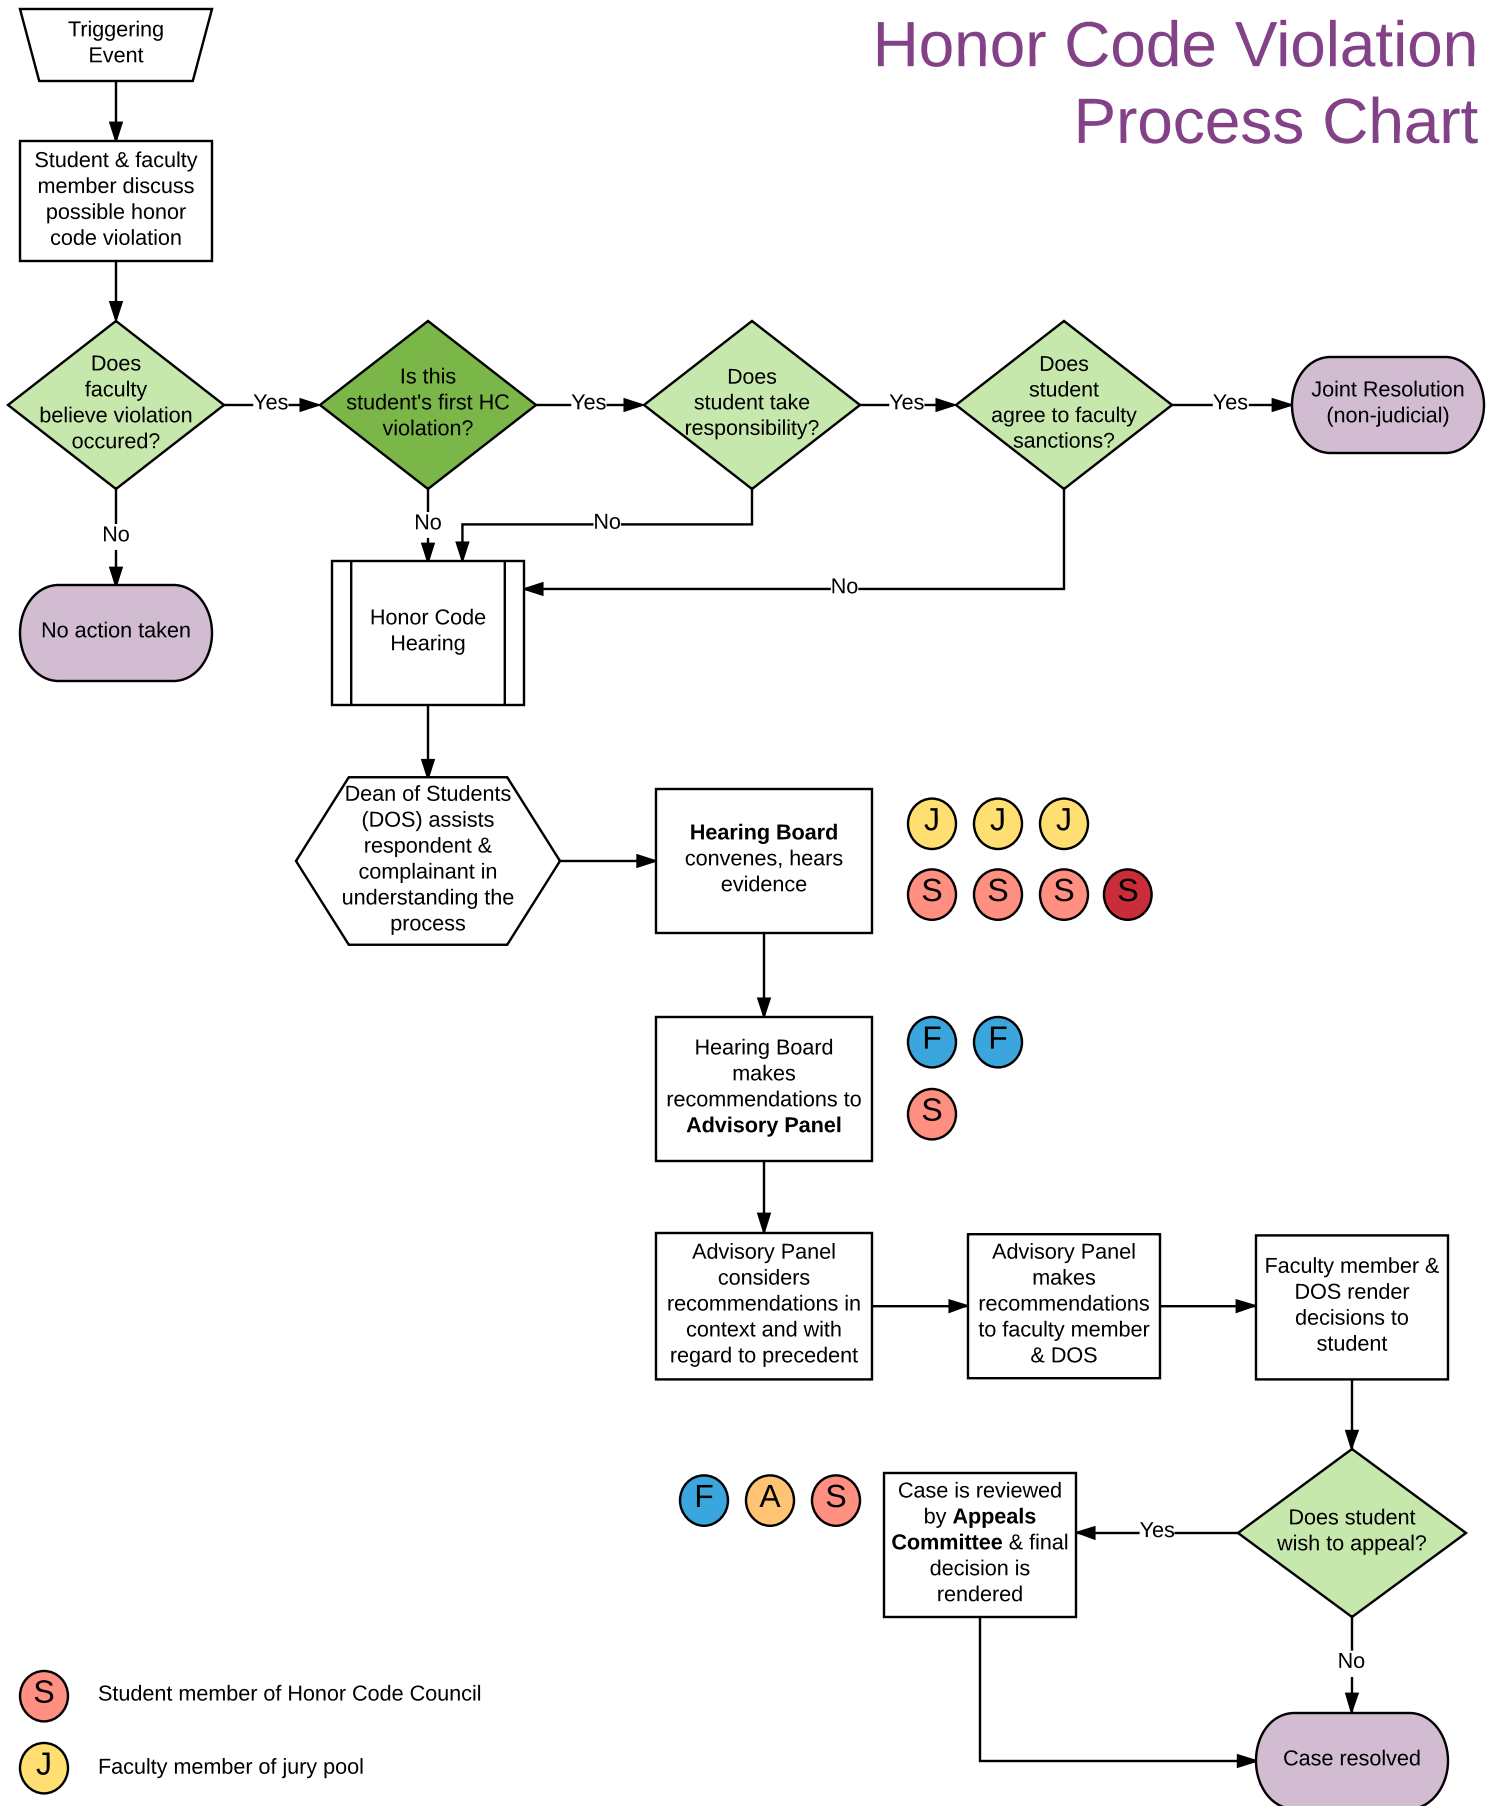

# Honor Code Violation Process Chart

- S Student member of Honor Code Council
- J Faculty member of jury pool
- F Faculty member of Honor Code Council
- A University Administrator