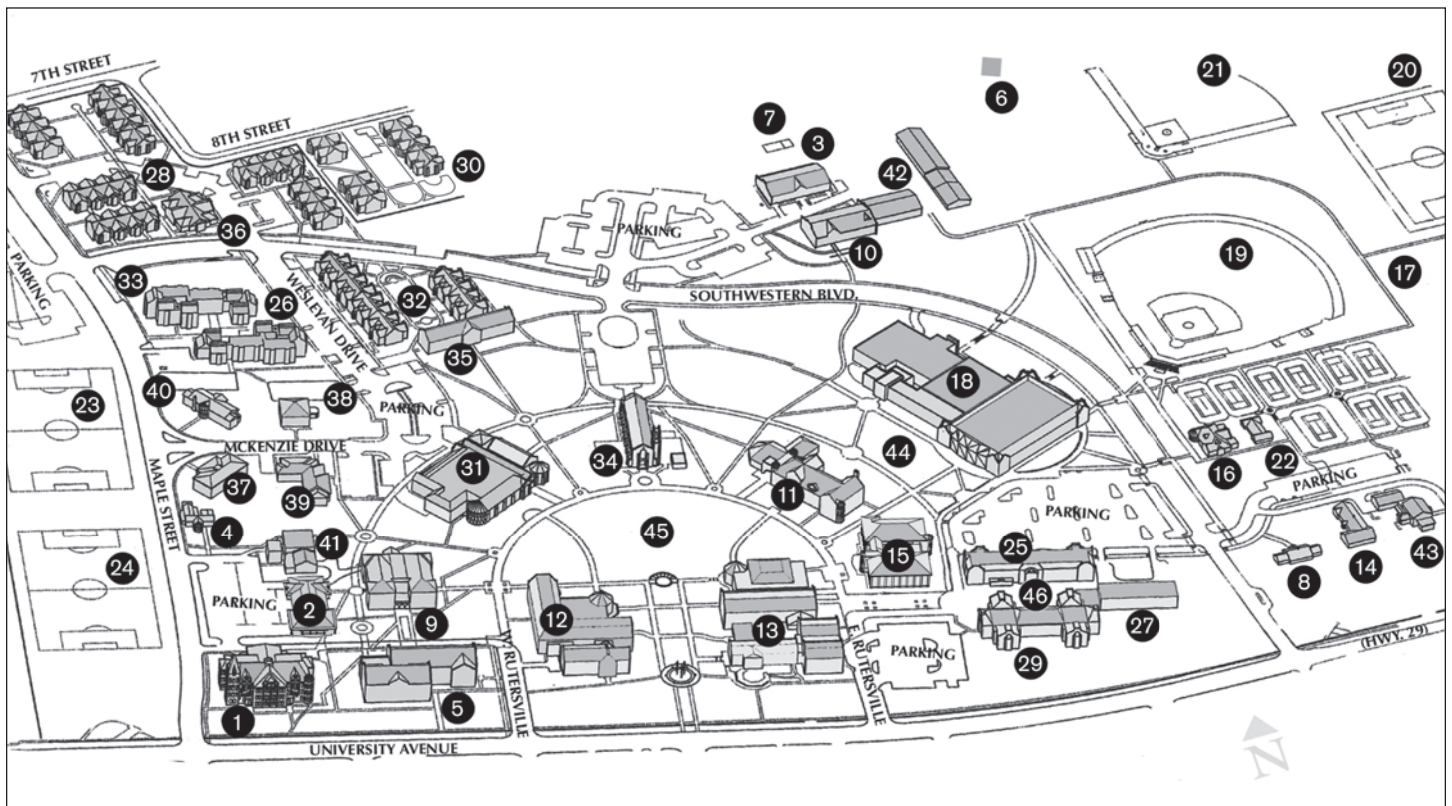

Southwestern University *Campus Map*

Academics and Administration

1. Roy and Lillie Cullen Building
2. The Wilhelmina Cullen Admission Center
3. Rufus Franklin Edwards Studio Arts Building
4. Field House (Campus Police)
5. Fondren-Jones Science Hall
6. Fountainwood Observatory
7. Greenhouse and Community Garden
8. McCook-Crain Building
9. Mood-Bridwell Hall
10. Joe S. Mundy Hall
11. F.W. Olin Building
12. A. Frank Smith, Jr. Library Center
13. Alma Thomas Fine Arts Center
14. Kyle E. White Building
15. The Charles and Elizabeth Prothro Center for Lifelong Learning

Athletics and Recreation

16. Julie Puett Howry Center
17. Kurth-Landrum Golf Course
18. Corbin J. Robertson Center
19. Rockwell Baseball Field
20. Soccer Fields
21. Taylor-Sanders Softball Field
22. Marvin D. Henderson, Sr. Tennis Courts
23. Robert K. Moses, Jr. Field
24. Snyder Athletic Field

32. Charline Hamblin McCombs Residential Hall
33. Moody-Shearn Residence Hall
34. Lois Perkins Chapel
35. Martin Ruter Residence Hall
36. Sharon Lord Caskey Community Center (including Sorority Chapter Rooms)

Fraternities

37. Kappa Alpha House
38. Kappa Sigma House
39. Phi Delta Theta House
40. Pi Kappa Alpha House

Physical Plant

41. Central Chiller Station
42. Physical Plant Building & Warehouse

Other

43. Turner-Fleming House
44. J. N. R. Score Quadrangle
45. Roy H. Cullen Academic Mall
46. Laura Kuykendall Garden