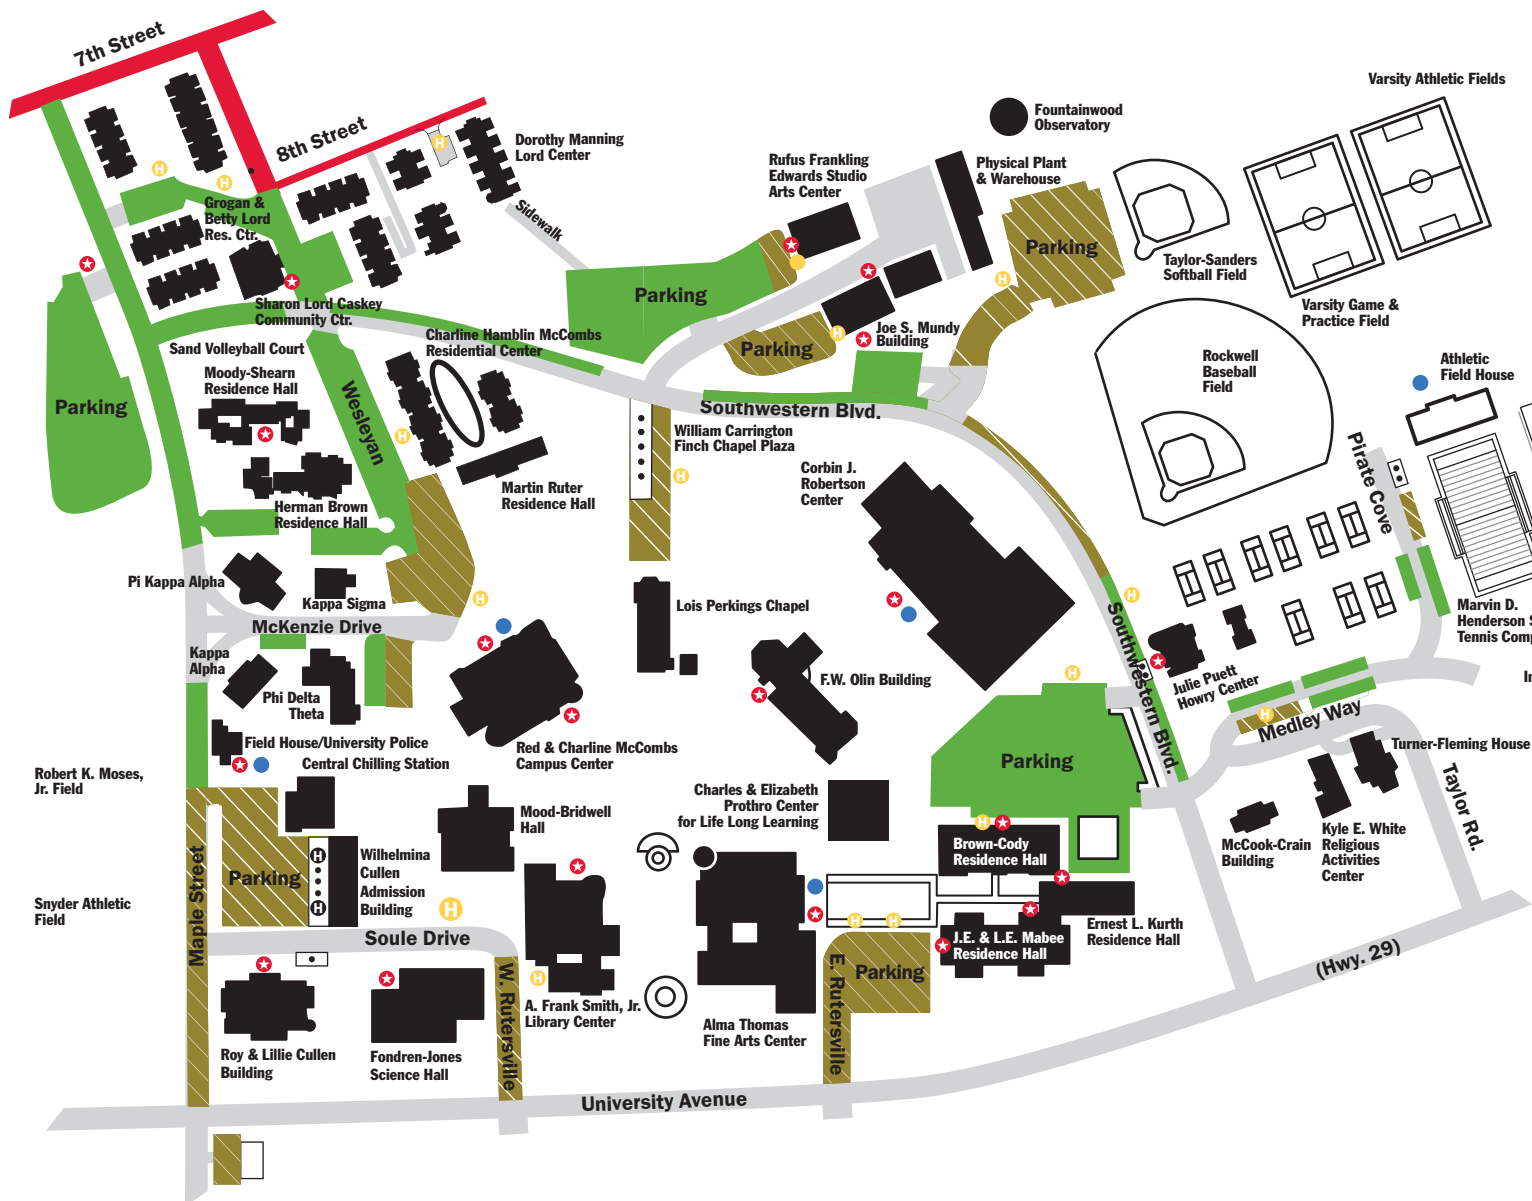

-  Faculty / Staff (white striped parking lots)
-  Student
-  Visitor Parking
-  ADA
-  No Parking
-  Exterior Callboxes / Direct Line To Operator
-  Handicapped Parking
-  AED

Southwestern University

2014-2015 PARKING PLAN

Please see online or in the student handbook for schedule of fines and fees.

Southwestern
University Police Department

PARKING & TRAFFIC REGULATIONS

Including a map with locations of all exterior telephone call boxes and disabled parking areas

ACADEMIC AND ADMINISTRATION BUILDINGS

Admission	1007 Soule Drive
Boiler Plant	1015 Maple Street
Caskey Center	701 Maple Street
Chapel/Lounge	910/912 Southwestern Blvd.
Cullen	1001 E. University Ave.
Field House/Athletics	931 Pirates Cove
Field House/Campus Police	1005 Maple Street
Fine Arts Building	1201 E. University Ave.
Fountainwood Observatory	921 Southwestern Blvd.
Greenhouse	915 Southwestern Blvd.
Howry Center	1001 Southwestern Blvd.
Kyle E White	1011 Southwestern Blvd.
Landrum Pump House	951 Maple Street
Library	1101 E. University Ave.
McCombs Campus Center	1010 McKenzie Street
Mood Birdwell	1011 Soule Drive
Mundy	1310 Service Road
NITLE	1015 Southwestern Blvd.
Olin	940 Southwestern Blvd.
Physical Plant Warehouse	1310 Service Road
President's House/ Turner Fleming House	One Taylor Road
Prothro	1006 Southwestern Blvd.
Robertson	930 Southwestern Blvd.
Science Building/ Fondren Jones	1011 E. University Ave.
Studio Arts	1303 Service Road

RESIDENCE HALLS AND APARTMENTS

Brown Cody	1010 Southwestern Blvd.
DLC/Dorothy Lord Apts	1105 E 8 th Street
Herman Brown	904 Wesleyan
Kurth	1100 Southwestern Blvd.
Lord Apts/ Grogan and Betty	701 Maple Street
Mabee	1103 E. Rutgersville
Moody Shearn	900 Southwestern Blvd.
McCombs Apts.	900 Southwestern Blvd.
Ruter	911 Wesleyan
KA/ Kappa Alpha	1001 Maple Street
Kappa Sigma	1004 Maple Street
PIKE/ Phi Kappa Alpha	1002 Maple Street
Phi Delta Theta	1003 Maple Street